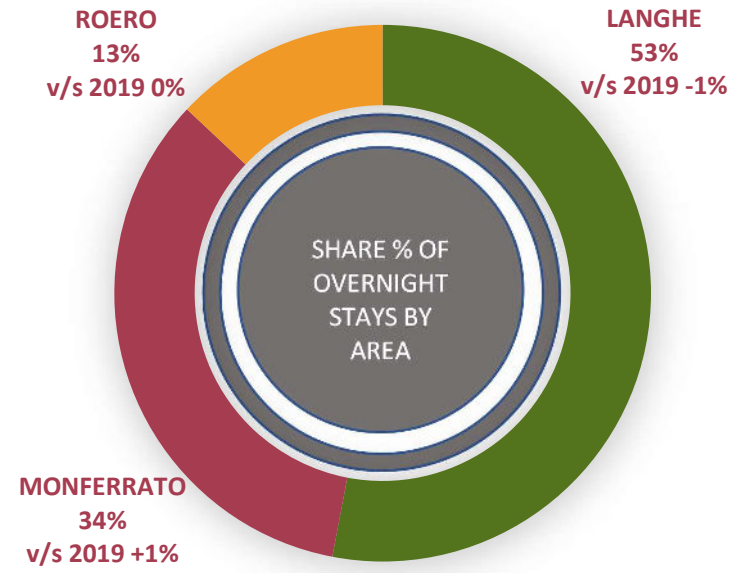

LANGHE MONFERRATO ROERO TOURISM IN 2024 v/s 2023

INTERNATIONAL ARRIVALS (GROWTH RATE)

INTERNATIONAL OVERNIGHTS (GROWTH RATE)