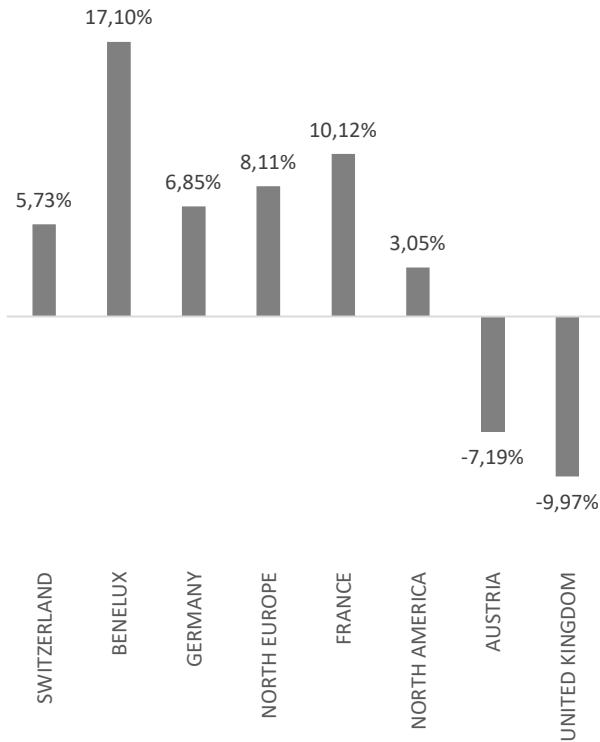

LANGHE MONFERRATO ROERO TOURISM IN 2024 v/s 2023

INTERNATIONAL ARRIVALS (GROWTH RATE)

INTERNATIONAL OVERNIGHTS (GROWTH RATE)