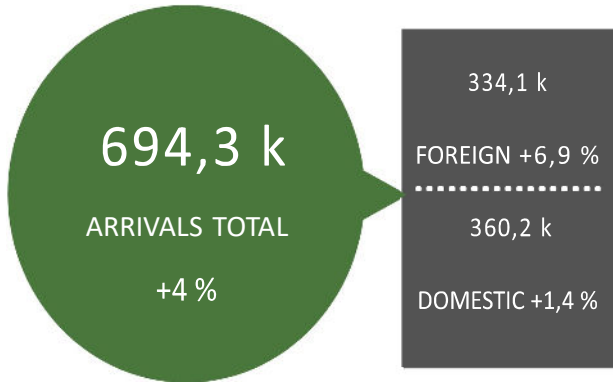

LANGHE MONFERRATO ROERO TOURISM IN 2024 v/s 2023

INTERNATIONAL ARRIVALS (GROWTH RATE)

INTERNATIONAL OVERNIGHTS (GROWTH RATE)