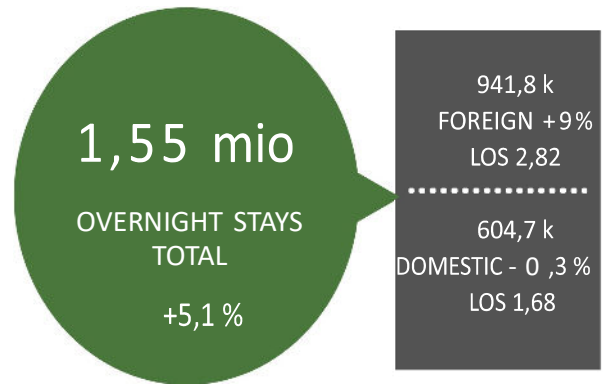

LANGHE MONFERRATO ROERO TOURISM IN 2024 v/s 2023

INTERNATIONAL ARRIVALS (GROWTH RATE)

INTERNATIONAL OVERNIGHTS (GROWTH RATE)