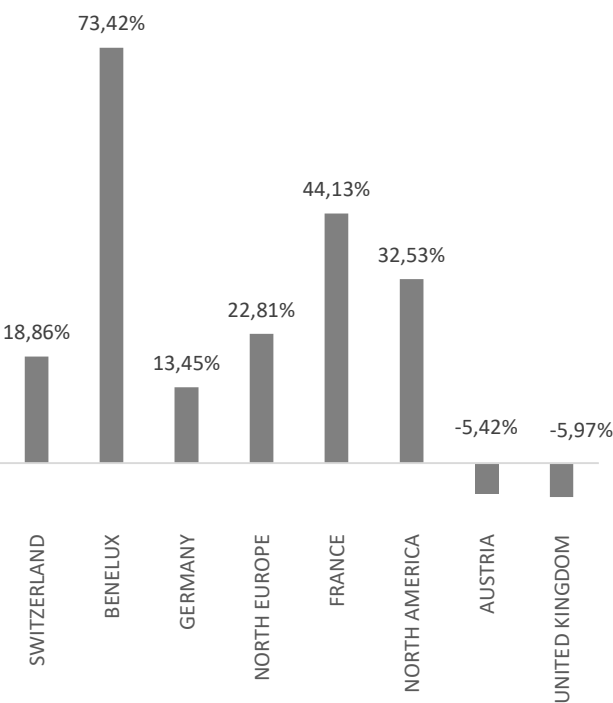

LANGHE MONFERRATO ROERO TOURISM IN 2024 v/s 2019

INTERNATIONAL ARRIVALS (GROWTH RATE)

INTERNATIONAL OVERNIGHTS (GROWTH RATE)