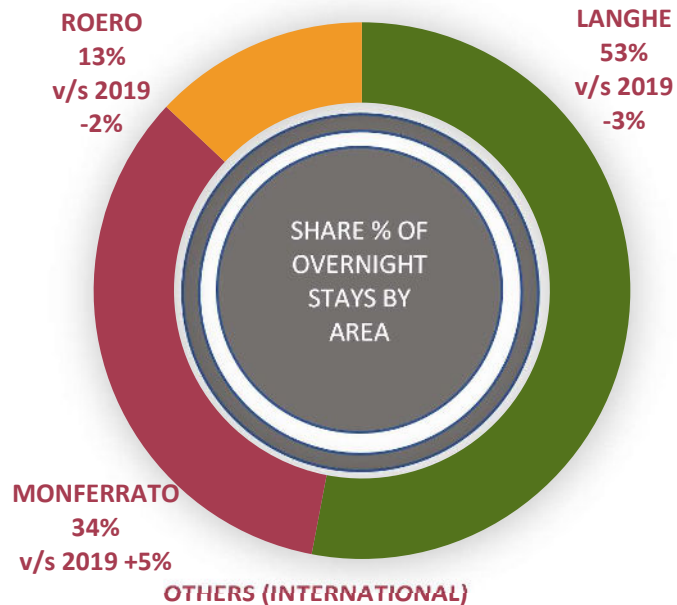

LANGHE MONFERRATO ROERO TOURISM IN 2024 v/s 2019

INTERNATIONAL ARRIVALS (GROWTH RATE)

INTERNATIONAL OVERNIGHTS (GROWTH RATE)