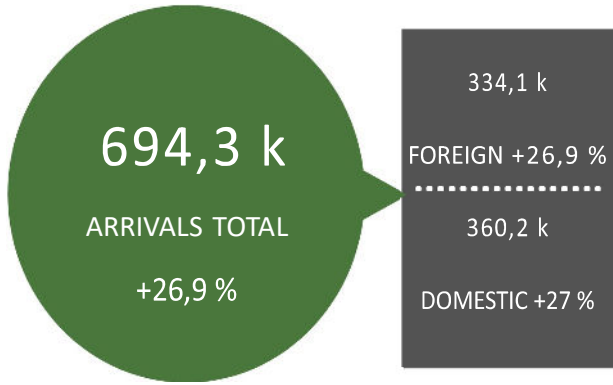

LANGHE MONFERRATO ROERO TOURISM IN 2024 v/s 2019

INTERNATIONAL ARRIVALS (GROWTH RATE)

INTERNATIONAL OVERNIGHTS (GROWTH RATE)