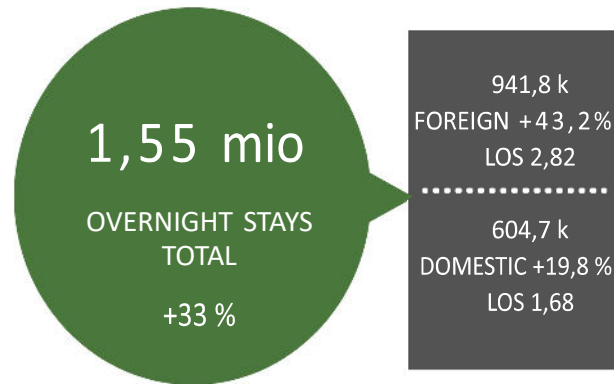

LANGHE MONFERRATO ROERO TOURISM IN 2024 v/s 2019

INTERNATIONAL ARRIVALS (GROWTH RATE)

INTERNATIONAL OVERNIGHTS (GROWTH RATE)